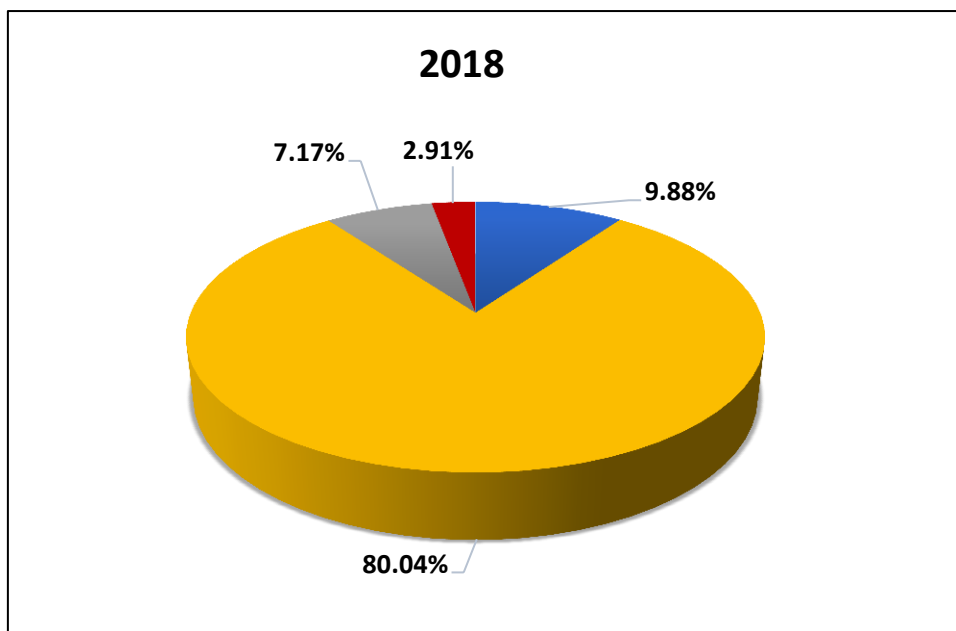

Feedback on Course Curriculum

<u>Year</u>	<u>No of Feedback obtained</u>	<u>Excellent</u>	<u>Very Good</u>	<u>Good</u>	<u>Average</u>	<u>Total</u>	<u>Excellent %</u>	<u>Very Good %</u>	<u>Good %</u>	<u>Average %</u>
2018	516	51	413	37	15	516	9.88	80.04	7.17	2.91