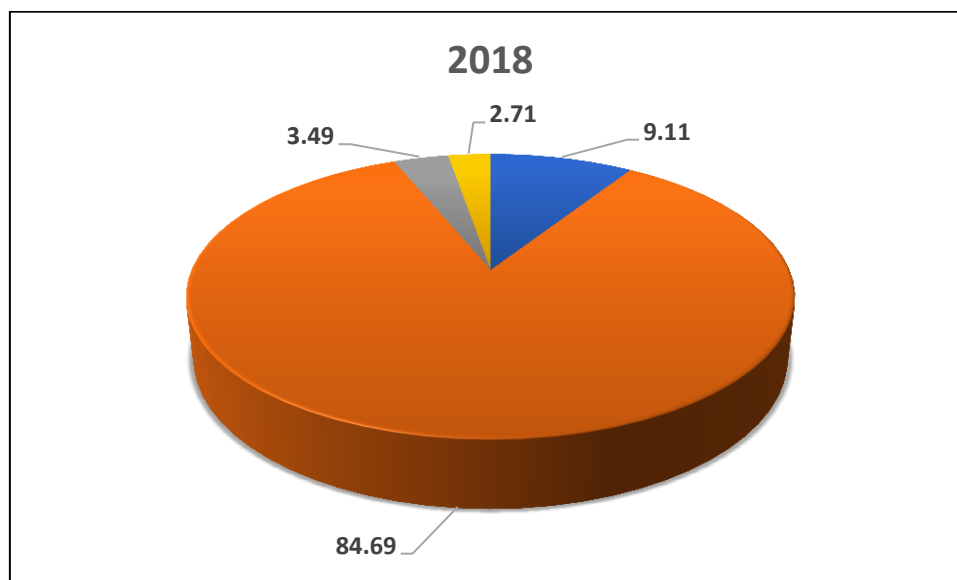

K J Somaiya College of Arts and Commerce (Autonomous)

Vidyavihar, Mumbai - 400077

(College with Potential for Excellence 2016)

(NAAC Reaccredited with 'A' Grade CGPA 3.33)

FEEDBACK ANALYSIS (2018 – 2019)

College Administration	
Year	Response %
2018 - 19	98

College Library	
Year	Response %
2018 - 19	96

Feedback on Teacher

Year	No of Feedback obtained	Excellent	Very Good	Good	Average	Total	Excellent%	Very Good%	Good%	Average%
2018	516	47	437	18	14	516	9.11	84.69	3.49	2.71