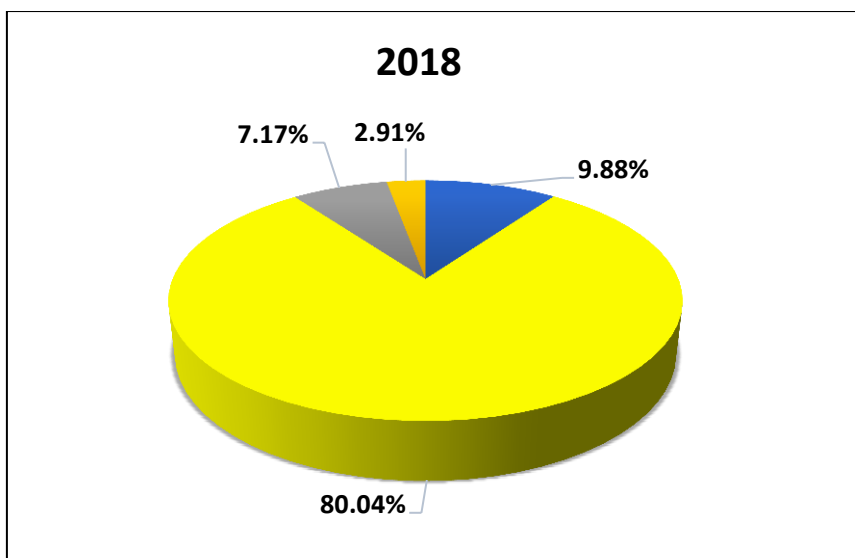

Feedback on College Infrastructure

<u>Year</u>	<u>No of Feedback obtained</u>	<u>Excellent</u>	<u>Very Good</u>	<u>Good</u>	<u>Average</u>	<u>Total</u>	<u>Excellent %</u>	<u>Very Good %</u>	<u>Good %</u>	<u>Average %</u>
2018	516	19	388	51	58	516	3.68	75.19	9.88	11.24